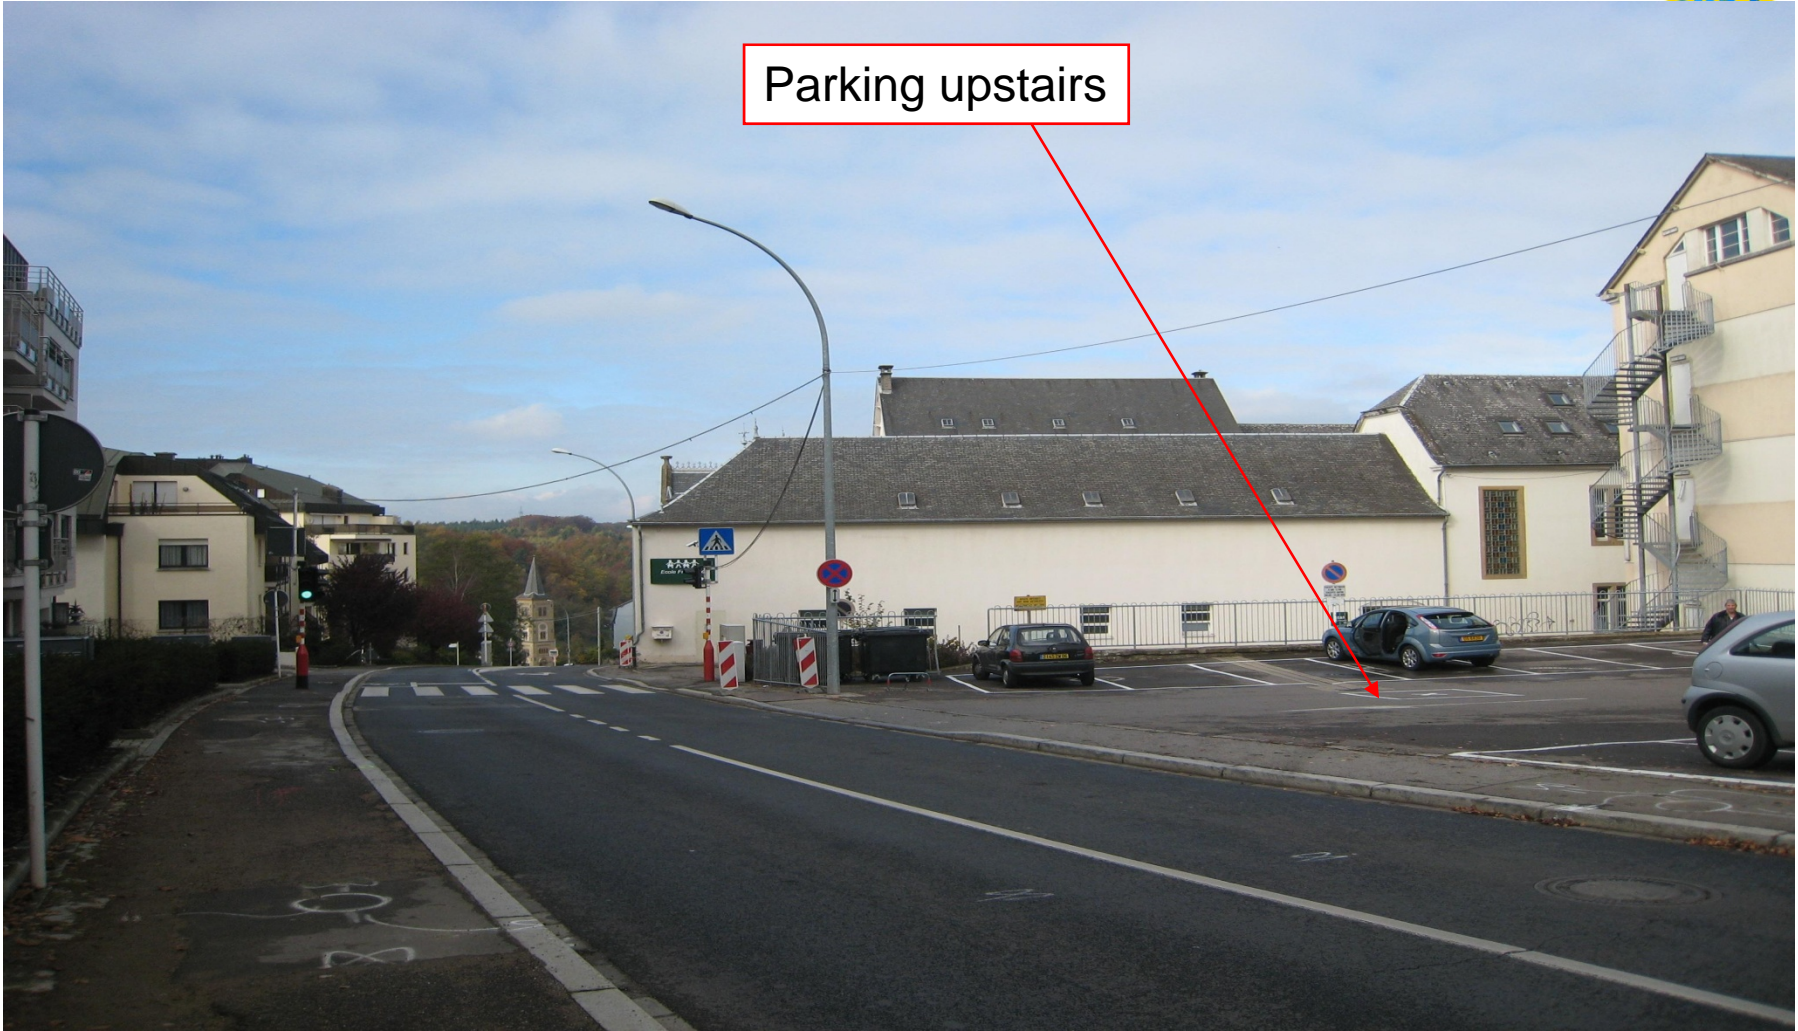

::: CORPORATE LIGA LUX 09/10:::
3rd Edition

Football Field Location

Parking upstairs

Main parking and way to the building

Ecole Française

Way to the building

Parking upstairs

Main parking

When you see the signal « Ecole Francaise », turn left, to the below street

And go always straight

Welcome to the building!

The tournament will be held in a private sport building situated at **188, Avenue de la Faïencerie (Limpertsberg), L-1511 Luxembourg.**

A free parking is available aside the building.

The teams should arrive at the pitch 20 minutes before the match, in order to have the time to change and warm up.

A separate dressing room will be available for the referees of the Federation Luxembourgeoise de Football.