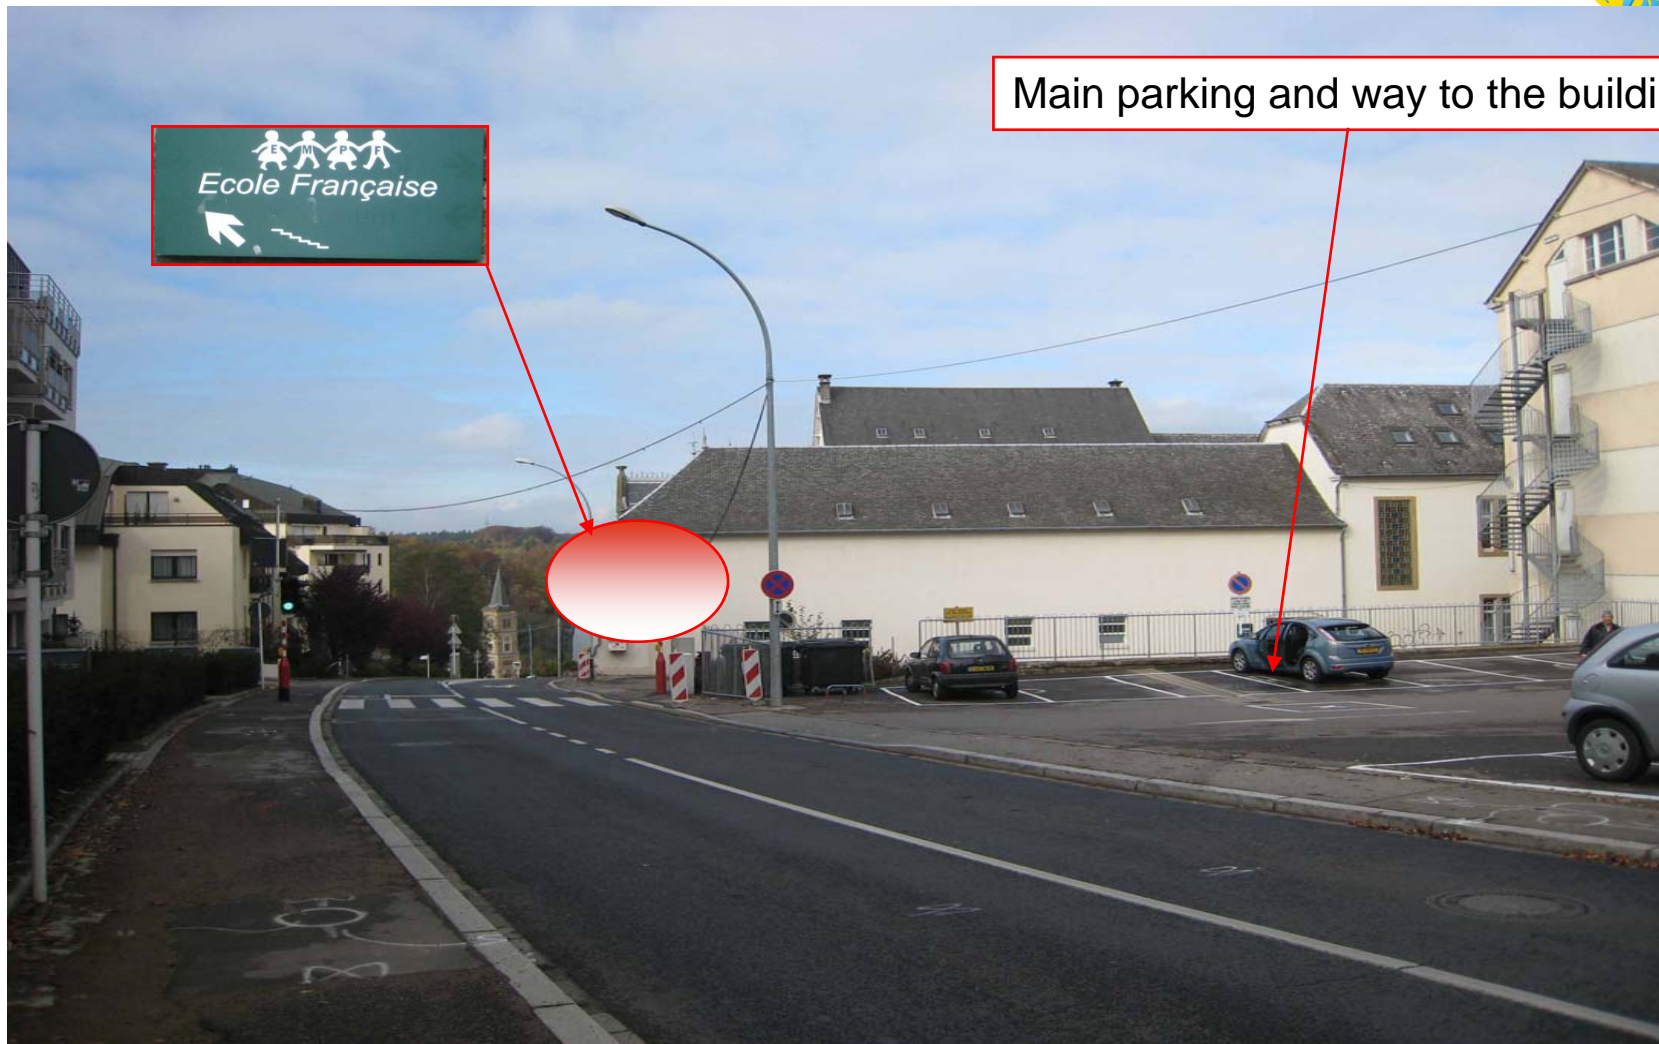

::: CORPORATE LIGA LUX 09/10:::
3rd Edition

Football Field Location

Parking upstairs

Main parking and way to the building

Ecole Française

Way to the building

Parking upstairs

Main parking

When you see the signal « Ecole Francaise », turn left, to the below street

And go always straight

Welcome to the building!

The tournament will be held in a private sport building situated at **188, Avenue de la Faïencerie (Limpertsberg), L-1511 Luxembourg.**

A free parking is available aside the building.

The teams should arrive at the pitch 20 minutes before the match, in order to have the time to change and warm up.

A separate dressing room will be available for the referees of the Federation Luxembourgeoise de Football.