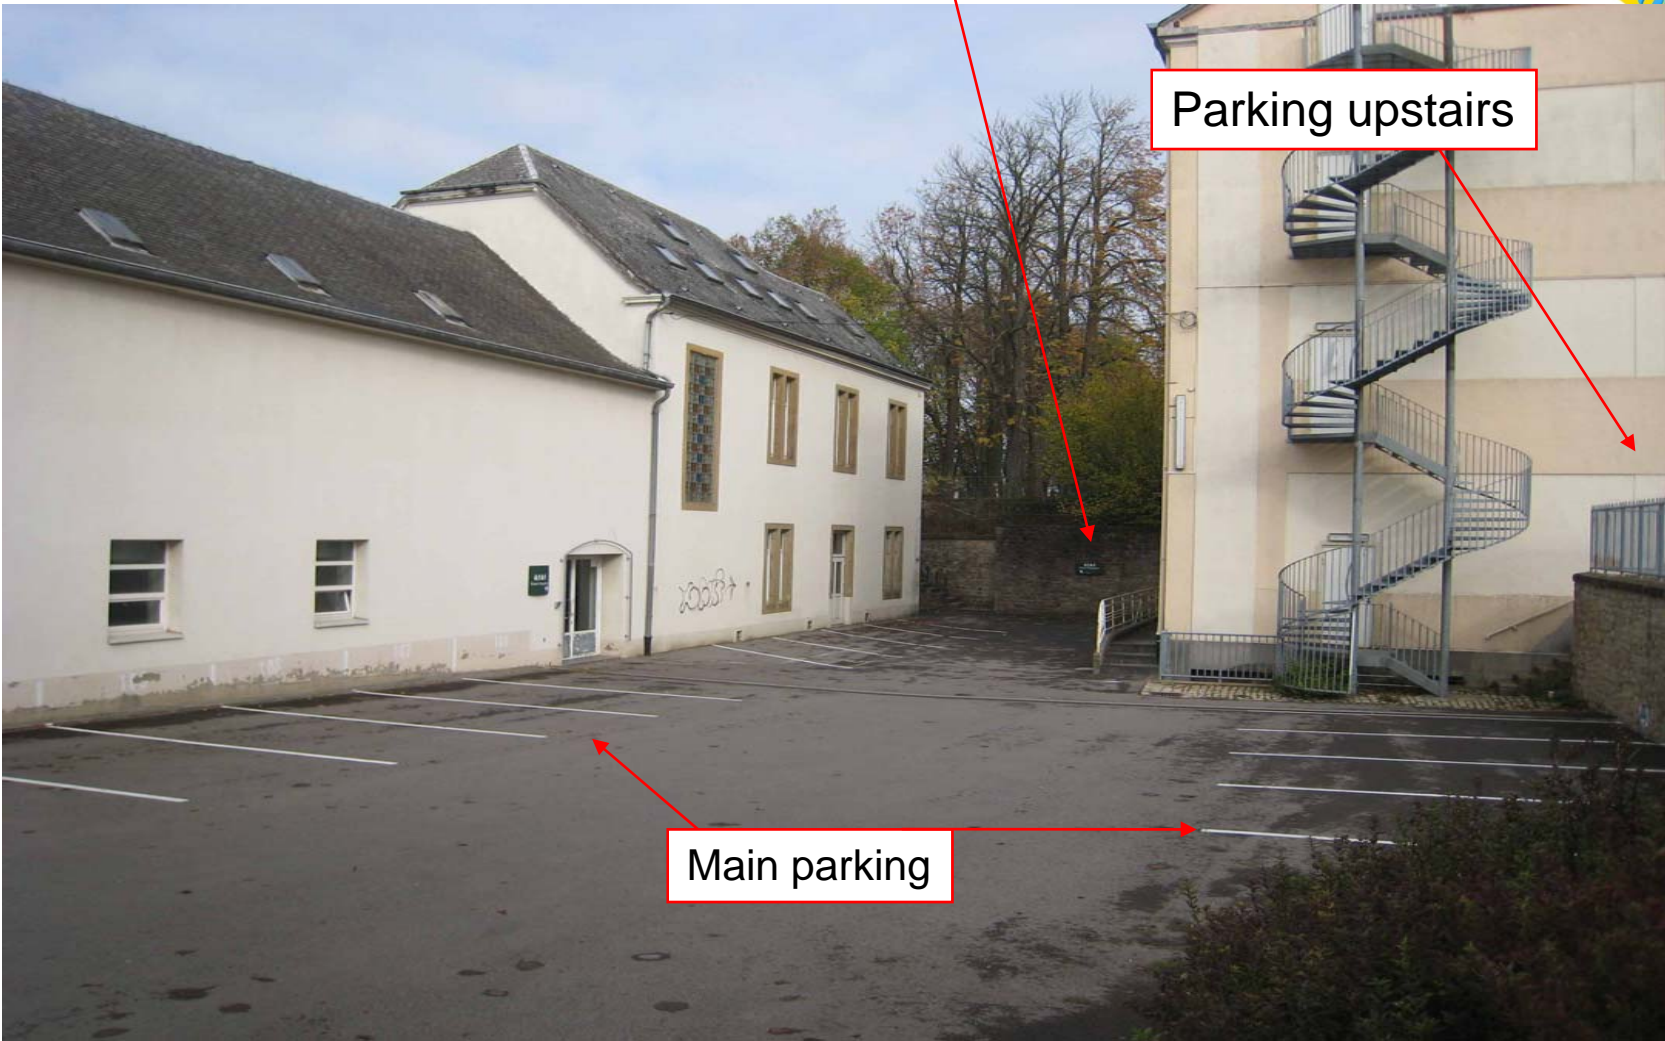

::: CORPORATE LIGA LUX 09/10:::
3rd Edition

Football Field Location

Parking upstairs

Main parking and way to the building

Ecole Française

Way to the building

Parking upstairs

Main parking

When you see the signal « Ecole Francaise », turn left, to the below street

And go always straight

Welcome to the building!

The tournament will be held in a private sport building situated at **188, Avenue de la Faïencerie (Limpertsberg), L-1511 Luxembourg.**

A free parking is available aside the building.

The teams should arrive at the pitch 20 minutes before the match, in order to have the time to change and warm up.

A separate dressing room will be available for the referees of the Federation Luxembourgeoise de Football.